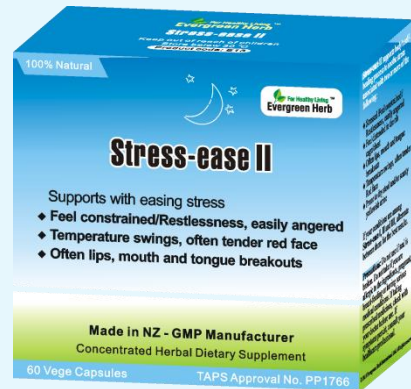

Evergreen Herb Formulas for Stress Relief

Subhealth and emotional distress caused by stress

Stomach acid imbalance triggered and aggravated by stress

A
Solution

Over-stressed associated with any of the following: Stressed; Feel constrained, worry; Often long sigh; Easily irritated; Feel distended in the rib cage/chest; Sleeplessness; Hard to sleep, waking up early; Dry mouth or throat.

B
Solution

Over-stressed associated with any of the following: Stressed; Feel constrained; Restlessness, easily angered; Feel distended in the rib cage/chest; Often lips, mouth and tongue breakouts; Temperature swings, often tender red face; Prone to dry stool and/or scanty yellowish urine.

C
Solution

Over-stressed associated with any of the following: Stressed; Feel constrained with tension, irritability; Low stamina, easily exhausted; Low tolerance to heat; Dry skin, lips, eyes and hair; Light sleep; Prone to dry stools.