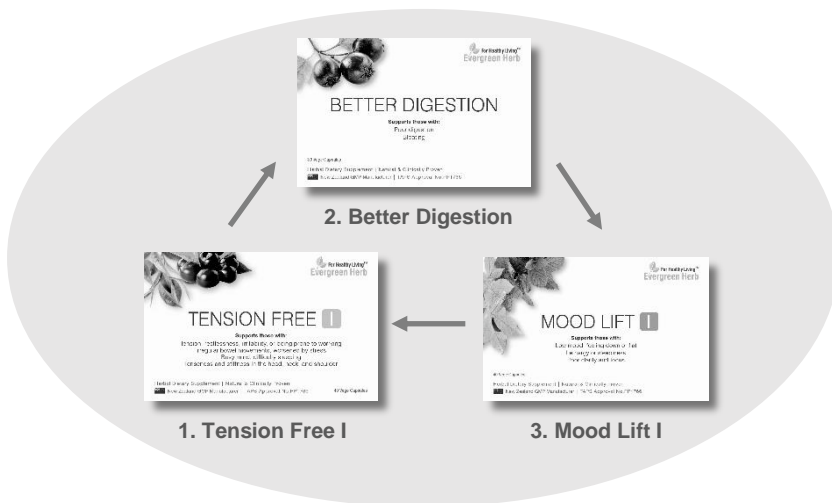

You may need to read this leaflet again.
Please do not throw it away until you have finished the herbal product.

FERTILITY SUPPORT COMBO

Supports the body's self-healing process and healthy fertility, particularly in case of two or more of the following:

- Tension ● Tiredness ● Feeling cold, especially the extremities, lower abdomen, or back ● Low tolerance to coldness ● Pale and puffy or dull face ● Low libido

Usage guideline for Fertility Support COMBO:

Course: One combo package. Take a one-to-two-month break before starting the next course if needed.

During the break after finishing this combo package, you may experience promotion of overall well-being. To build up a general healthy foundation for fertility, it is important to assess if there are conditions of tension, restlessness and/or low mood, worry. If yes, these need to be addressed separately:

Alternate the above three formulas, separately finished. Continue this cycle until you feel healthier, e.g., quality sleep, healthy digestion, being relaxed and happy.

Health suggestions during usage of Fertility Support combo: